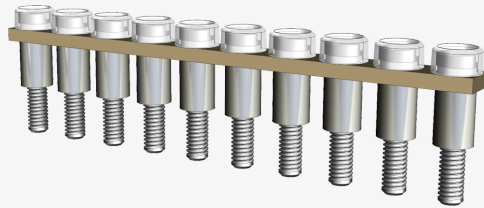

# JRS 10 P

**SPD - for data, signalling and telecommunications lines / I&C / Accesories for I&C**

Connection bridge JRS 10P

UK 2,5/10 - PUK 3

- Accesories for DM.../...-RS
- Cross connector 2,5 mm<sup>2</sup>